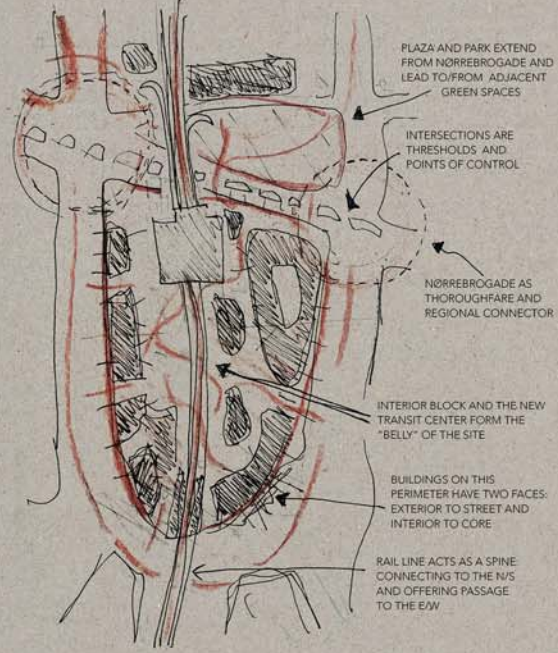

# KØBENHAVN

Site Boundary: Nørrebro Station & Vicinity | Area: 0.4 sq km  
 5-Min Walk: 0.25km radius | 5-10 Min Bike: 1km radius  
 10-15 Minute Rail: 3.5km | Water / Greens | Tram / Rail / Roads

## SITE

- URBAN BLOCKS
- PARK SPACE
- STREETS & PARKING

# MAVEN

A YIDDISH WORD MEANING ACCUMULATOR OF KNOWLEDGE IN DANISH, THE GUT OR STOMACH IN ENGLISH, AN EXPERT OR CONNOISSEUR

PERFORMANCE  
PARK / RECREATION

OPEN MARKET

TRANSIT CENTER

PLAZA

GALLERY

NØRREBROGADE

SITE PLAN: NØRREBRO  
STATION & VICINITY

SITE SECTION: TRANSIT CENTER

SITE SECTION: MAVEN / INTERIOR PARK

SITE SECTION: LOCAL COMMERCE