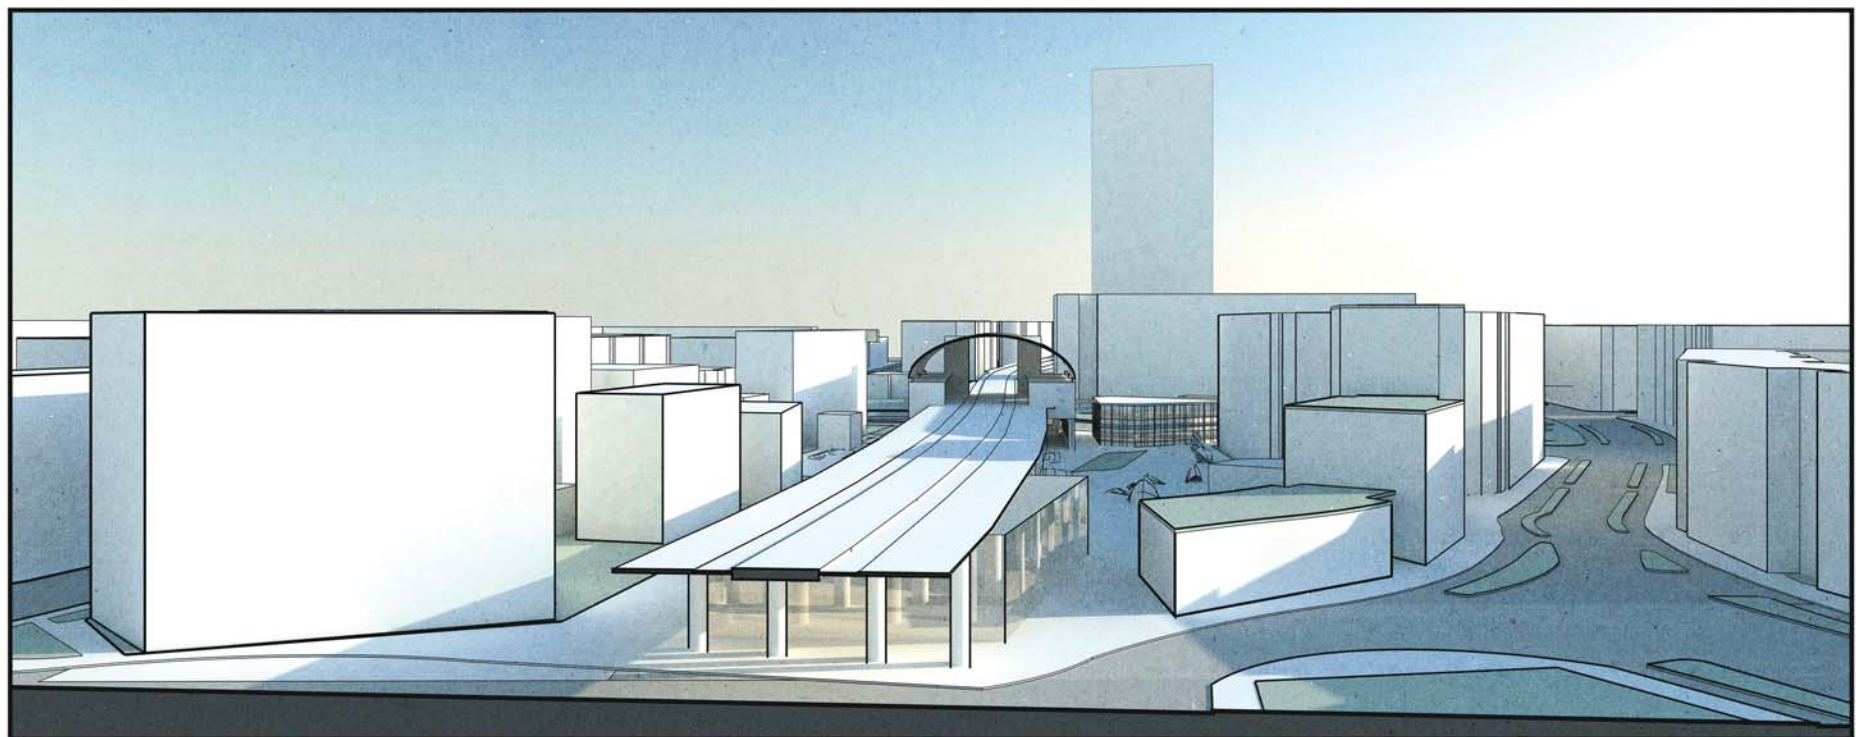

SITE PLAN: NØRREBRO  
STATION & VICINITY

SITE SECTION: TRANSIT CENTER

SITE SECTION: MAVEN / INTERIOR PARK

SITE SECTION: LOCAL COMMERCE

# TRANSFORMABLE ARCHITECTURE

SPACES FLEX WITH SEASON, FUNCTION,  
& SOCIAL INTERACTION

GATEWAYS

CIVIC

COMMUNITY

INTIMATE